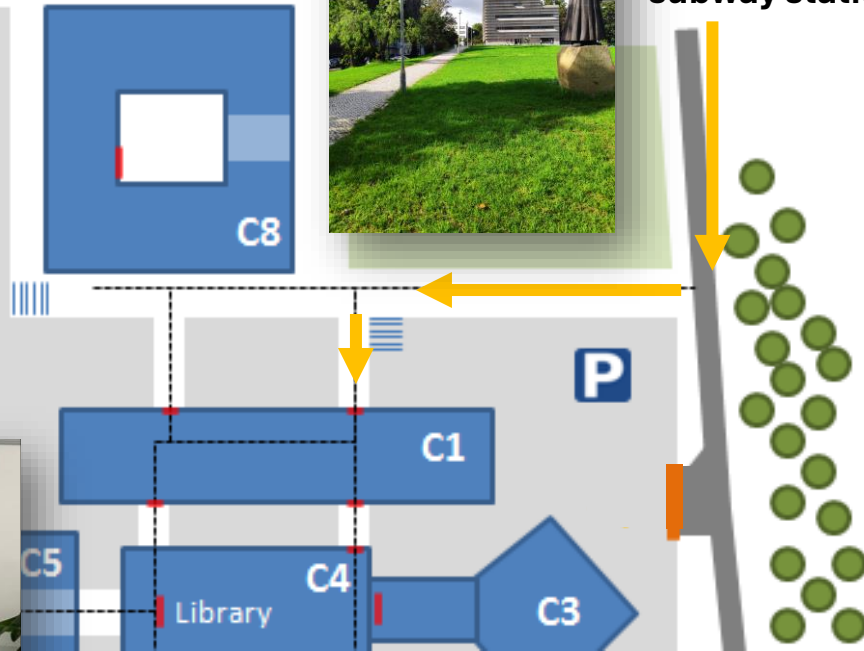

- campus main gate
- walking paths
- stairs from parking lot
- building entrance

1

From Campo Grande subway station

Enter through C1 building

2

Turn left and go downstairs

3

In the lobby, turn left and enter *Instituto D. Luiz*

4

5

Follow the light and the meeting room is at the end of the corridor, on your left